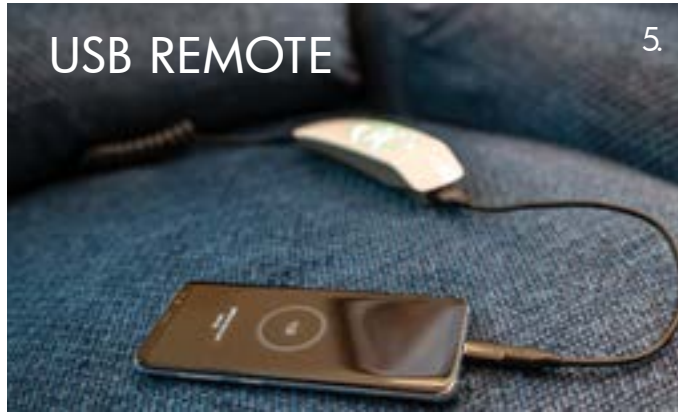

FOOTREST EXTENSION⁵

BACKREST⁵

USB REMOTE

5. The USB remote adjusts all functions to help you find the perfect position.

6. The backrest moves up and down independently to help you find the perfect position.