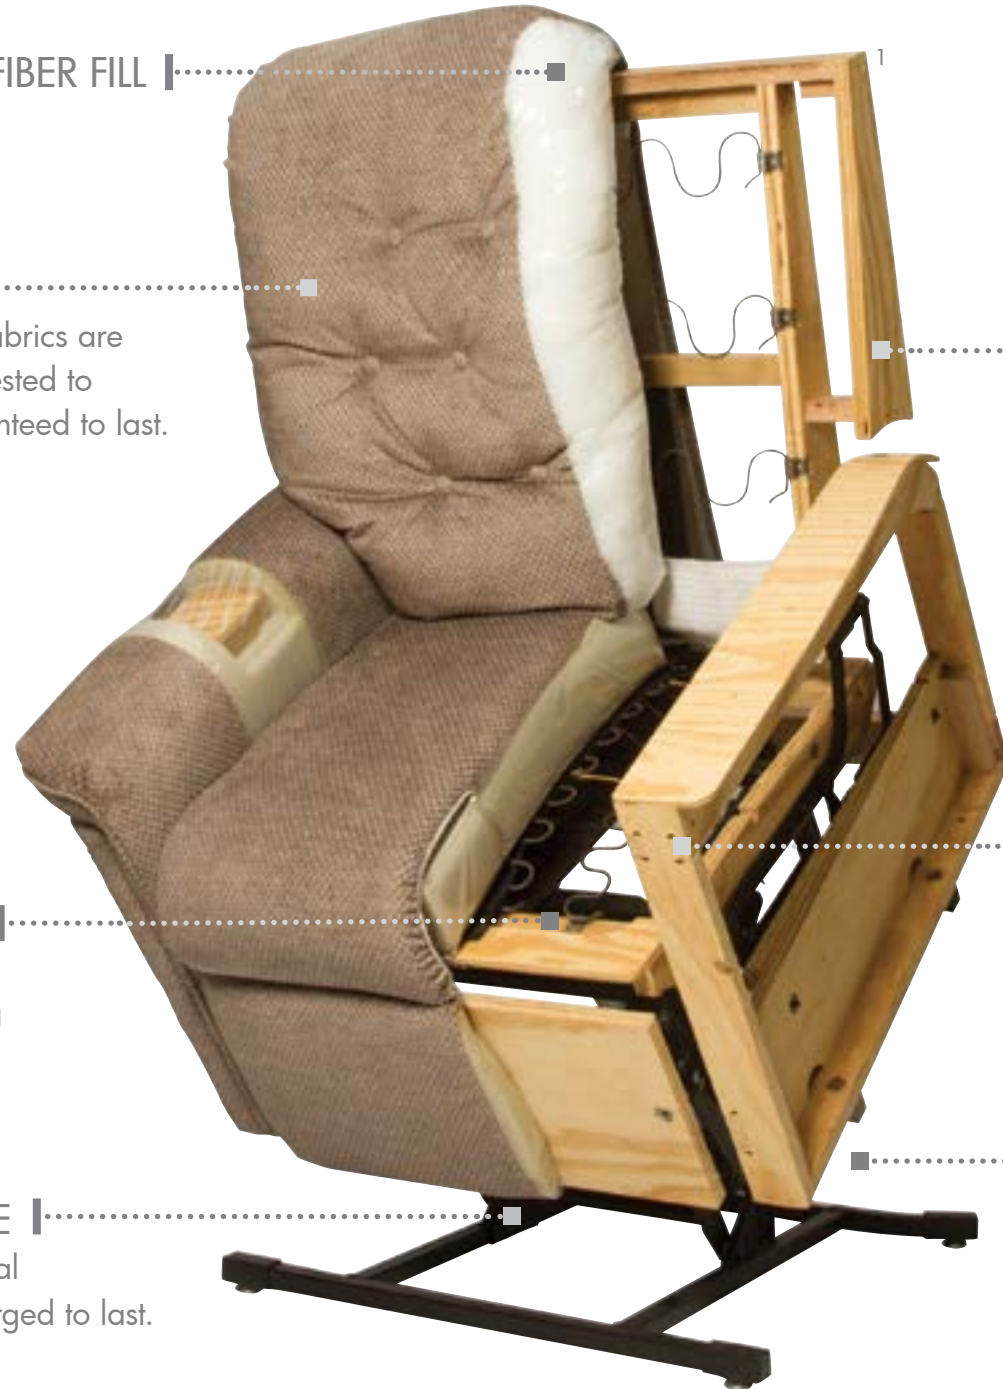

-  1. The full recline position is ideal for napping or relaxing.
-  2. The upward lift offers convenient stand assist for getting in and out of the recliner.
-  3. Dual side pockets are ideal for storing remotes, books or magazines.
-  4. The footrest extension allows you to relax and stretch out completely.

..... ■ | **STRONG WOOD FRAME**
Premium furniture-grade hardwood is robust, durable and long-lasting.

UNIQUE SPRING DESIGN | ■
Interlocking springs ensure maximum support while delivering individualized comfort.

..... ■ | **MORTISE TENON JOINTS**
Interlocking puzzle-like joints

STEEL FRAME | ■
Heavy-duty metal framework is forged to last.

..... ■ | **HEAVY-DUTY LIFT ACTUATOR AND SCISSOR MECHANISM**

Design also includes integrated battery backup and quiet and smooth lift system.