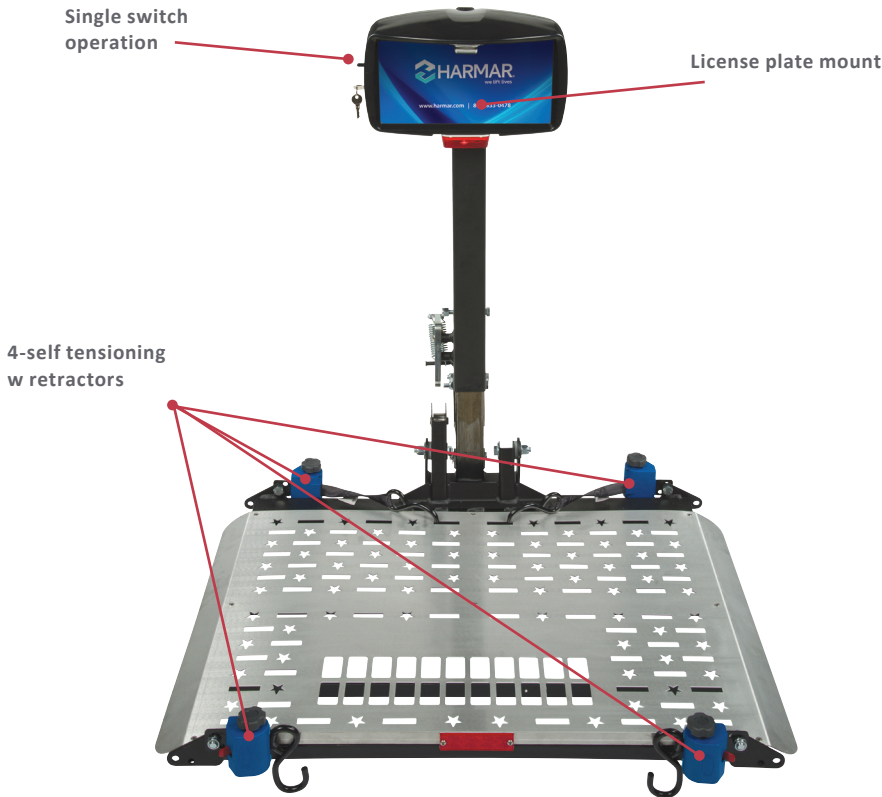

AL500 / AL500HD

UNIVERSAL POWER WHEELCHAIR LIFT

DESIGNED FOR POWER WHEELCHAIRS

The AL500 series lifts are among the most popular outside platform lifts. Featuring Harmor's Stars -N- Stripes aluminum deck design, dedicated to our veterans and commemorating Harmor's heritage as an American company.

The AL500 and AL500HD are easy to operate and built to last for years of trouble-free use. The universal design safely transports the power chair without making chair modifications.

- Easy, one-switch operation
- License Plate Light
- Key Switch and Courtesy Light
- 4- self-tensioning Q'Straint Retractors, no chair modifications required
- Manual Crank backup and License Plate Mount included
- Swing-Away option available

LIFTING CAPACITY	350 lb
ACCOMMODATES	Power wheelchairs
INSTALLED WEIGHT	75 lb
PLATFORM SIZE	26" x 39"
HITCH CLASS	II or greater
POWERED	Fully powered
WARRANTY	3-year
INCLUDED	<ul style="list-style-type: none"> - AL107 hitch post - AL123 class III hitch adapter - License plate mount
SECUREMENT	4 self-tensioning Q'Strait retractors
AVAILABLE OPTION(S)	<ul style="list-style-type: none"> - Battery pack - Cover - License plate riser - Swing-away

AL500HD PRODUCT SPECIFICATIONS

LIFTING CAPACITY	400 lb
ACCOMMODATES	Power wheelchairs
INSTALLED WEIGHT	77 lb
PLATFORM SIZE	26" x 39"
HITCH CLASS	III or greater
POWERED	Fully powered
WARRANTY	3-year
INCLUDED	<ul style="list-style-type: none"> - AL107 hitch post - AL123HD class III heavy duty hitch adapter - License plate mount
SECUREMENT	4 self-tensioning Q'Strait retractors
AVAILABLE OPTION(S)	<ul style="list-style-type: none"> - Battery pack - Cover - License plate riser - Swing-away